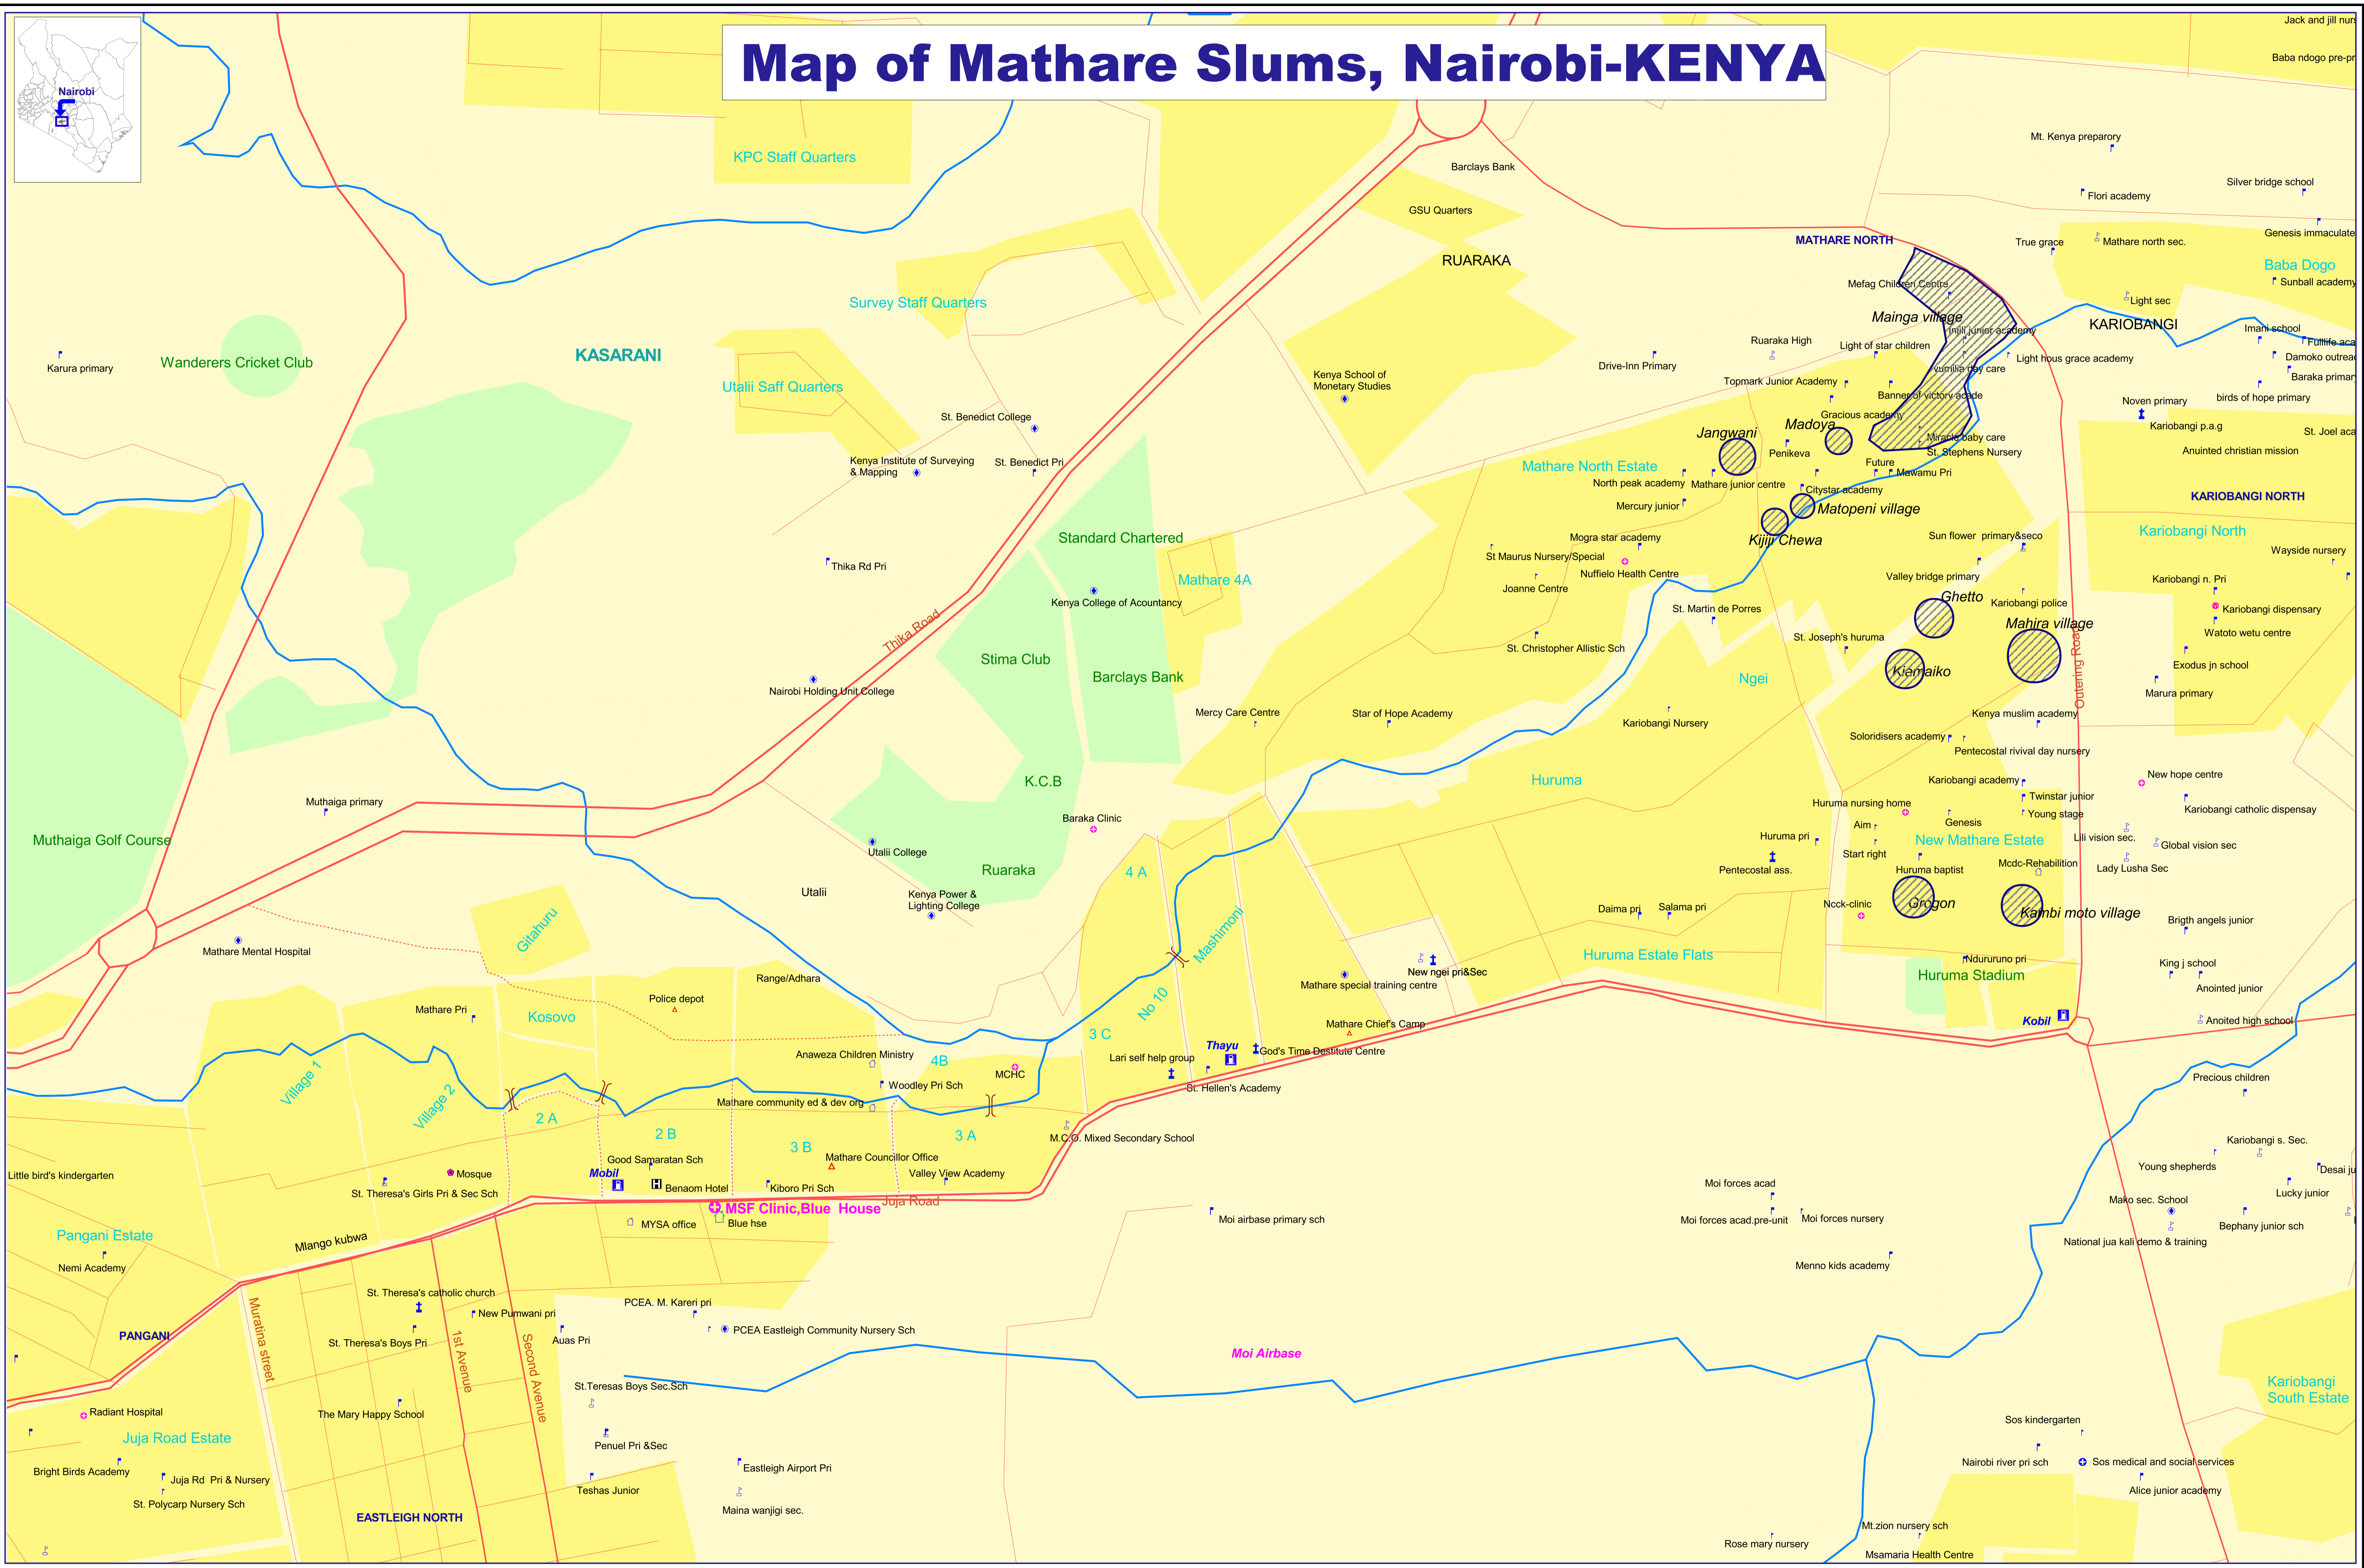

Map of Mathare Slums, Nairobi-KENYA

Legend	
	Academy
	Church
	Clinic
	Technical training/College
	Community centre
	Hospital
	Kindergarten/pre-unit
	Market
	Mosque
	Nursery
	Office
	Primary
	Secondary
	University
	Administrative; police str/post, Chief

	Petrol station
	Bridge
	Road
	Foot Path
	River